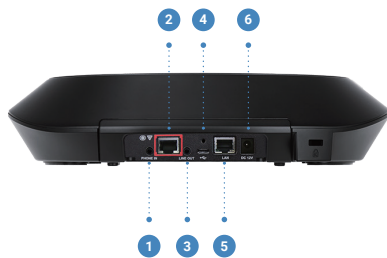

Mặt trước

- 1 PTZ lens: 12X optical zoom
- 2 IR sensor
- 3 AI lens
- 4 LED indicator

Mặt sau

- 1 Kensington lock
- 2 HDMI out
- 3 USB 3.1 type-B
- 4 RS232 in/out
- 5 LAN for IP streaming and Power over Ethernet (PoE)
- 6 DC 12V

Mặt sau Speakerphone

- 1 Phone in DC
- 2 Daisy-chain up to 3 speakerphones or 4 microphones
- 3 Line out
- 4 Micro USB 2.0
- 5 LAN for IP remote access
- 6 DC 12V